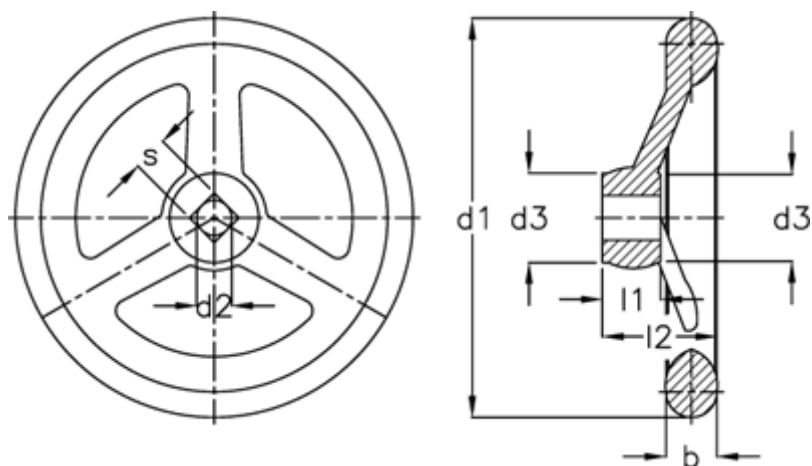

# Data Sheet

Article number: 20302306

Description: E+G Handwheel  
DIN 950-AL-140-B14-A

## Measures

|                  |       |
|------------------|-------|
| b                | = 17  |
| d1               | = 140 |
| d2 H7            | = 14  |
| d3               | = 30  |
| l1               | = 19  |
| l2               | = 39  |
| Number of spokes | = 3   |